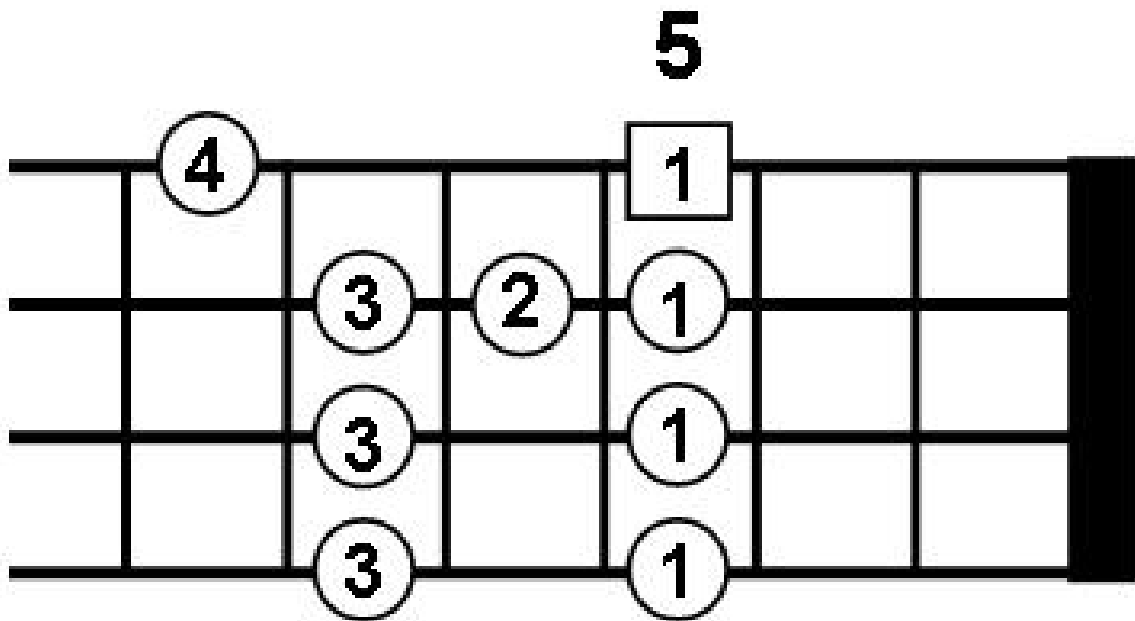

Blues Scale – Position #1

Key of “A”

* Use with Major 7th, and minor 7th chords (Rock and Blues chord progressions).

AVCSS
GUITAR WORLD