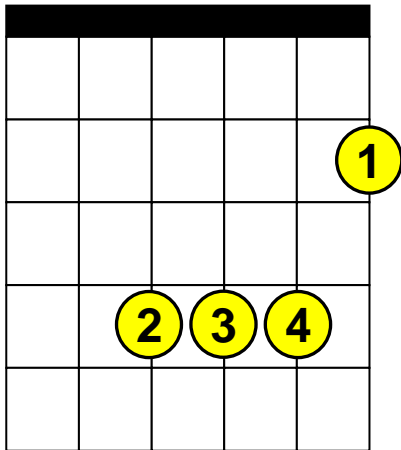

Beginning Guitar Lessons – Drop “D” Chords

Basic Regular Chords - “B” (same as standard tuning)

B

x x

Bm

x x

B Maj7

x x

B7

x o

Bm7

x x

Bsus4

x x

X = Do not play this string.

O = Open string.